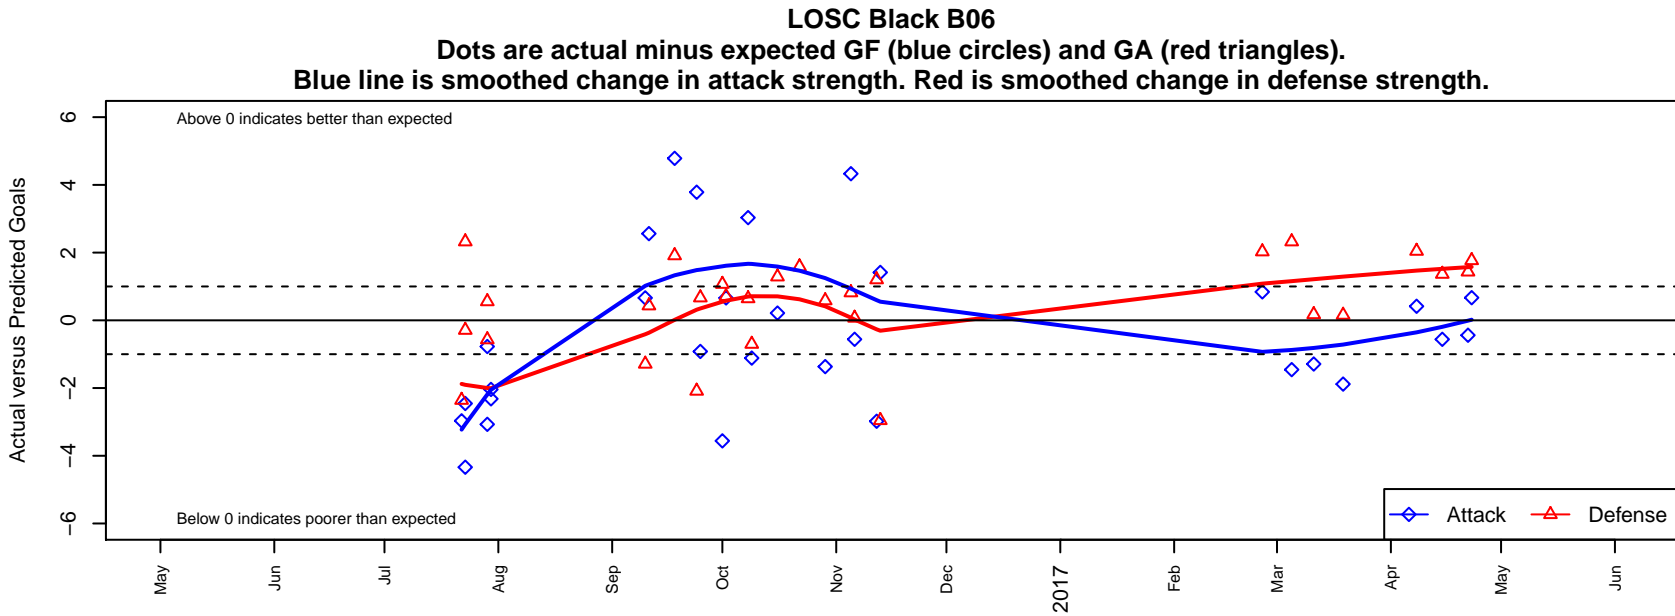

LOSC Black B06

Crossfire Oregon–Lake Oswego SC
 Lake Oswego, OR
 B06 total strength=693
 attack=1.2 defense=0.4
 fall league = PTT B06 Div 2 Southwest
 spr league = Spr OYS B06 Div 1 Blue

alt names used:
 LAKE OSWEGO BLACK (OR)
 LO 06 Black
 LOSC 06B Black
 LOSC 06B Black
 LOSC 06B Black

Venues played:
 2016 Oswego Nike Cup Bronze U11
 2016 Portland Cup Silver U11
 2016 PTT B06 Division 2 Southwest
 2016 OYS Founders Cup B06
 2016 Spr OYS B06 Division 1 Blue

**attack and defense variance (black dot)
relative to other teams
and top 10 in region**