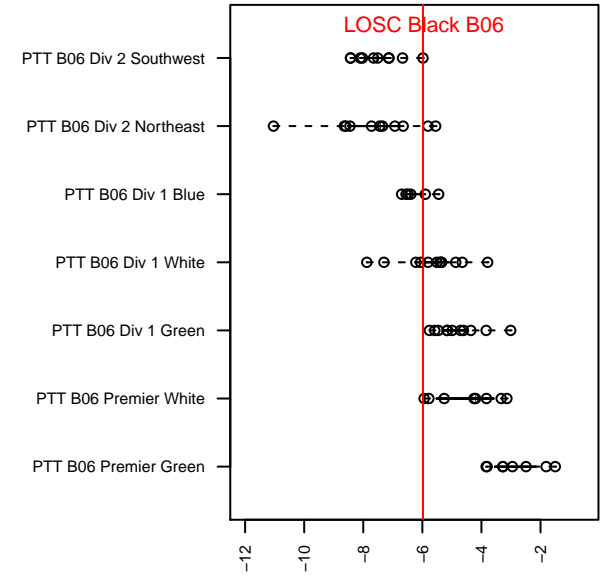

**attack and defense rating
relative to others at age
and all opponents in last 13 months**